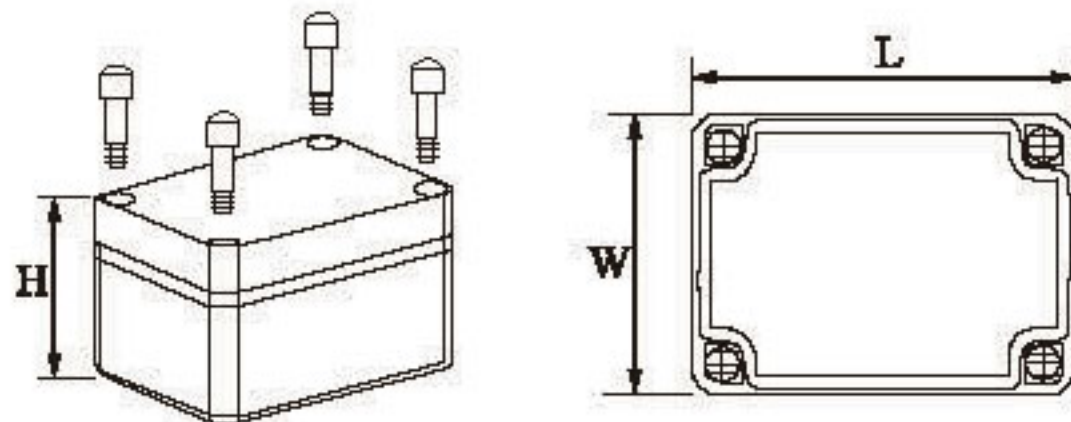

A007 DISTRIBUTION BOX SD SERIES IP 65

SD series box are apply for tunnel overhead or buried.
Material: ABS or PC .

SD-T

Model	Dimension			Main diameter	Branch diameter
	L(mm)	W(mm)	H(mm)		
SD-T	200	100	80	≤30mm	≤25mm
SD-1	120	120	90	≤40mm	≤30mm
SD-2	145	145	90	≤40mm	≤30mm
SD-3	160	160	90	≤40mm	≤30mm
SD-4	190	190	130	≤50mm	≤40mm
SD-5	250	190	99	≤40mm	≤30mm
SD-6	280	190	130	≤50mm	≤40mm
SD-7	280	190	180	≤50mm	≤40mm
SD-8	280	280	130	≤50mm	≤40mm
SD-9	280	280	180	≤50mm	≤40mm
SD-10	380	190	130	≤50mm	≤40mm
SD-11	380	190	180	≤50mm	≤40mm
SD-12	380	280	130	≤50mm	≤40mm
SD-13	380	280	180	≤50mm	≤40mm

Default material: Grey color ABS or transparent PC ,
Other color can be ordered, MOQ:500 for other color.